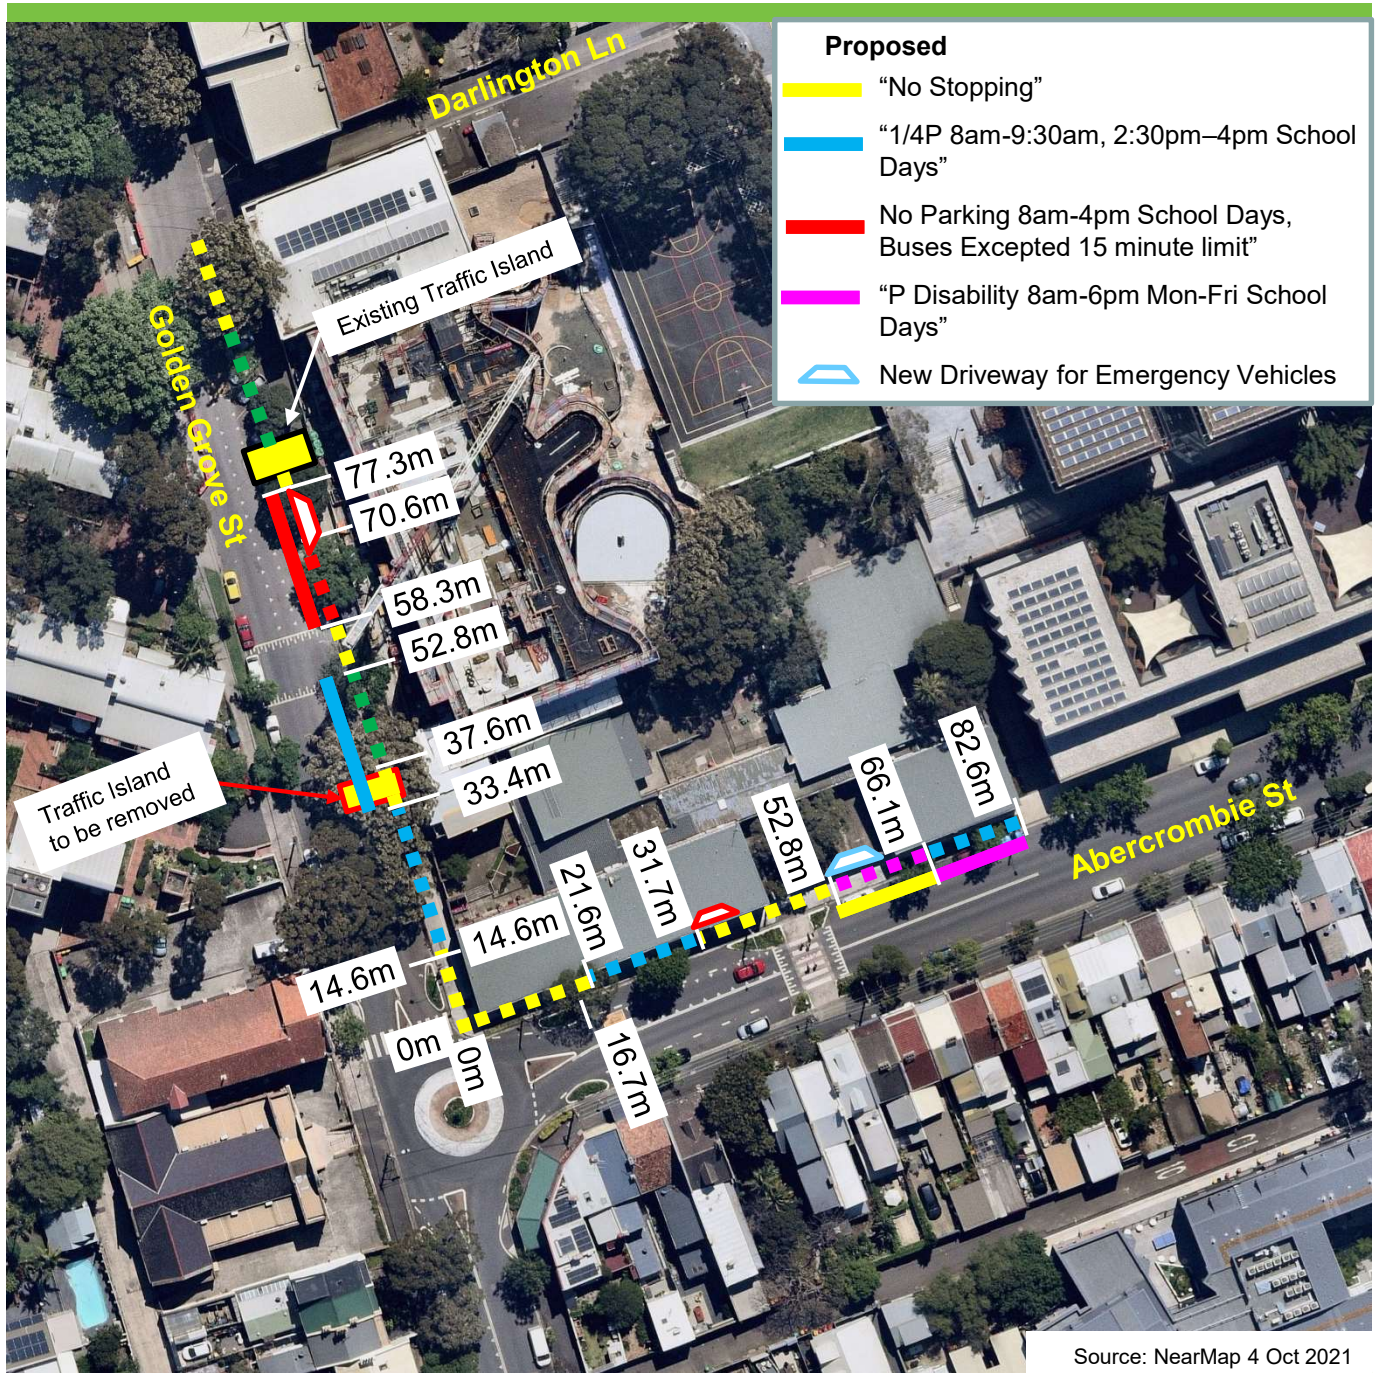

## Golden Grove & Abercrombie Street, Darlington Proposed parking changes

### Existing

- █ "No Stopping"
- █ "60° Angle Parking Rear to Kerb Vehicles Under 6m"
- █ 1/4P 8:30am-9:30am, 2:30pm – 3:30pm School Days
- █ No Parking 8am-9am, 2pm-4pm School Days Buses Excepted 15 minute limit"
- █ "P Disability 8am-6pm Mon-Fri School Days"

- ▭ Driveway to be removed
- ▭ Traffic Island to be removed
- ▭ Existing Traffic Island